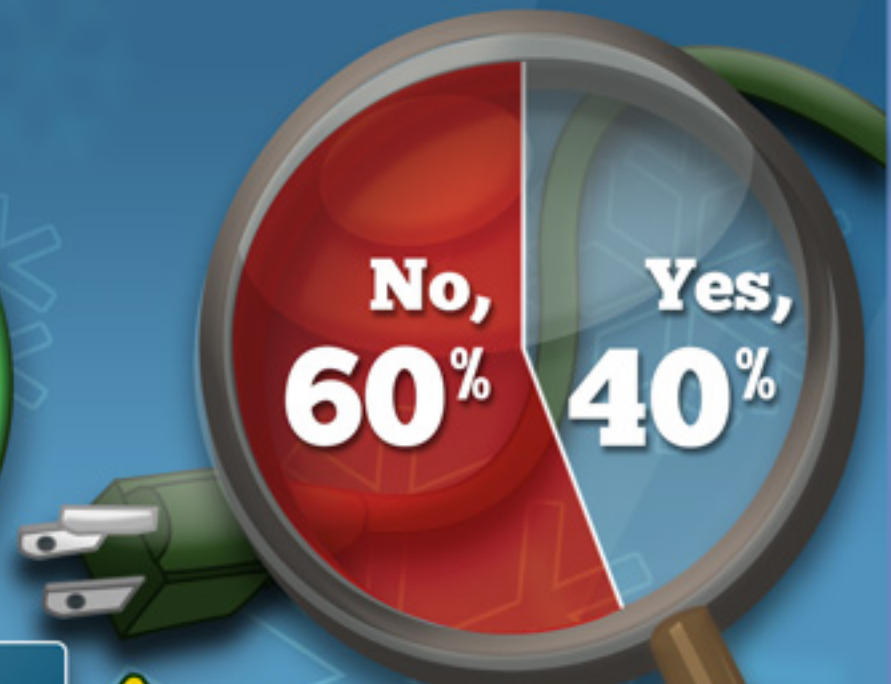

Electrical Safety Foundation International 2013 Holiday Safety Survey

86% of respondents celebrate a winter holiday by decorating their home.

63% of respondents will use one or more extension cords to power decorations this holiday season.

⚠️ 60% of respondents do not inspect extension cords often.

⚠️ 1/3 of respondents do not turn off their indoor lighted holiday decorations before leaving home and 1/4 do not turn off their indoor lighted decorations before going to bed.